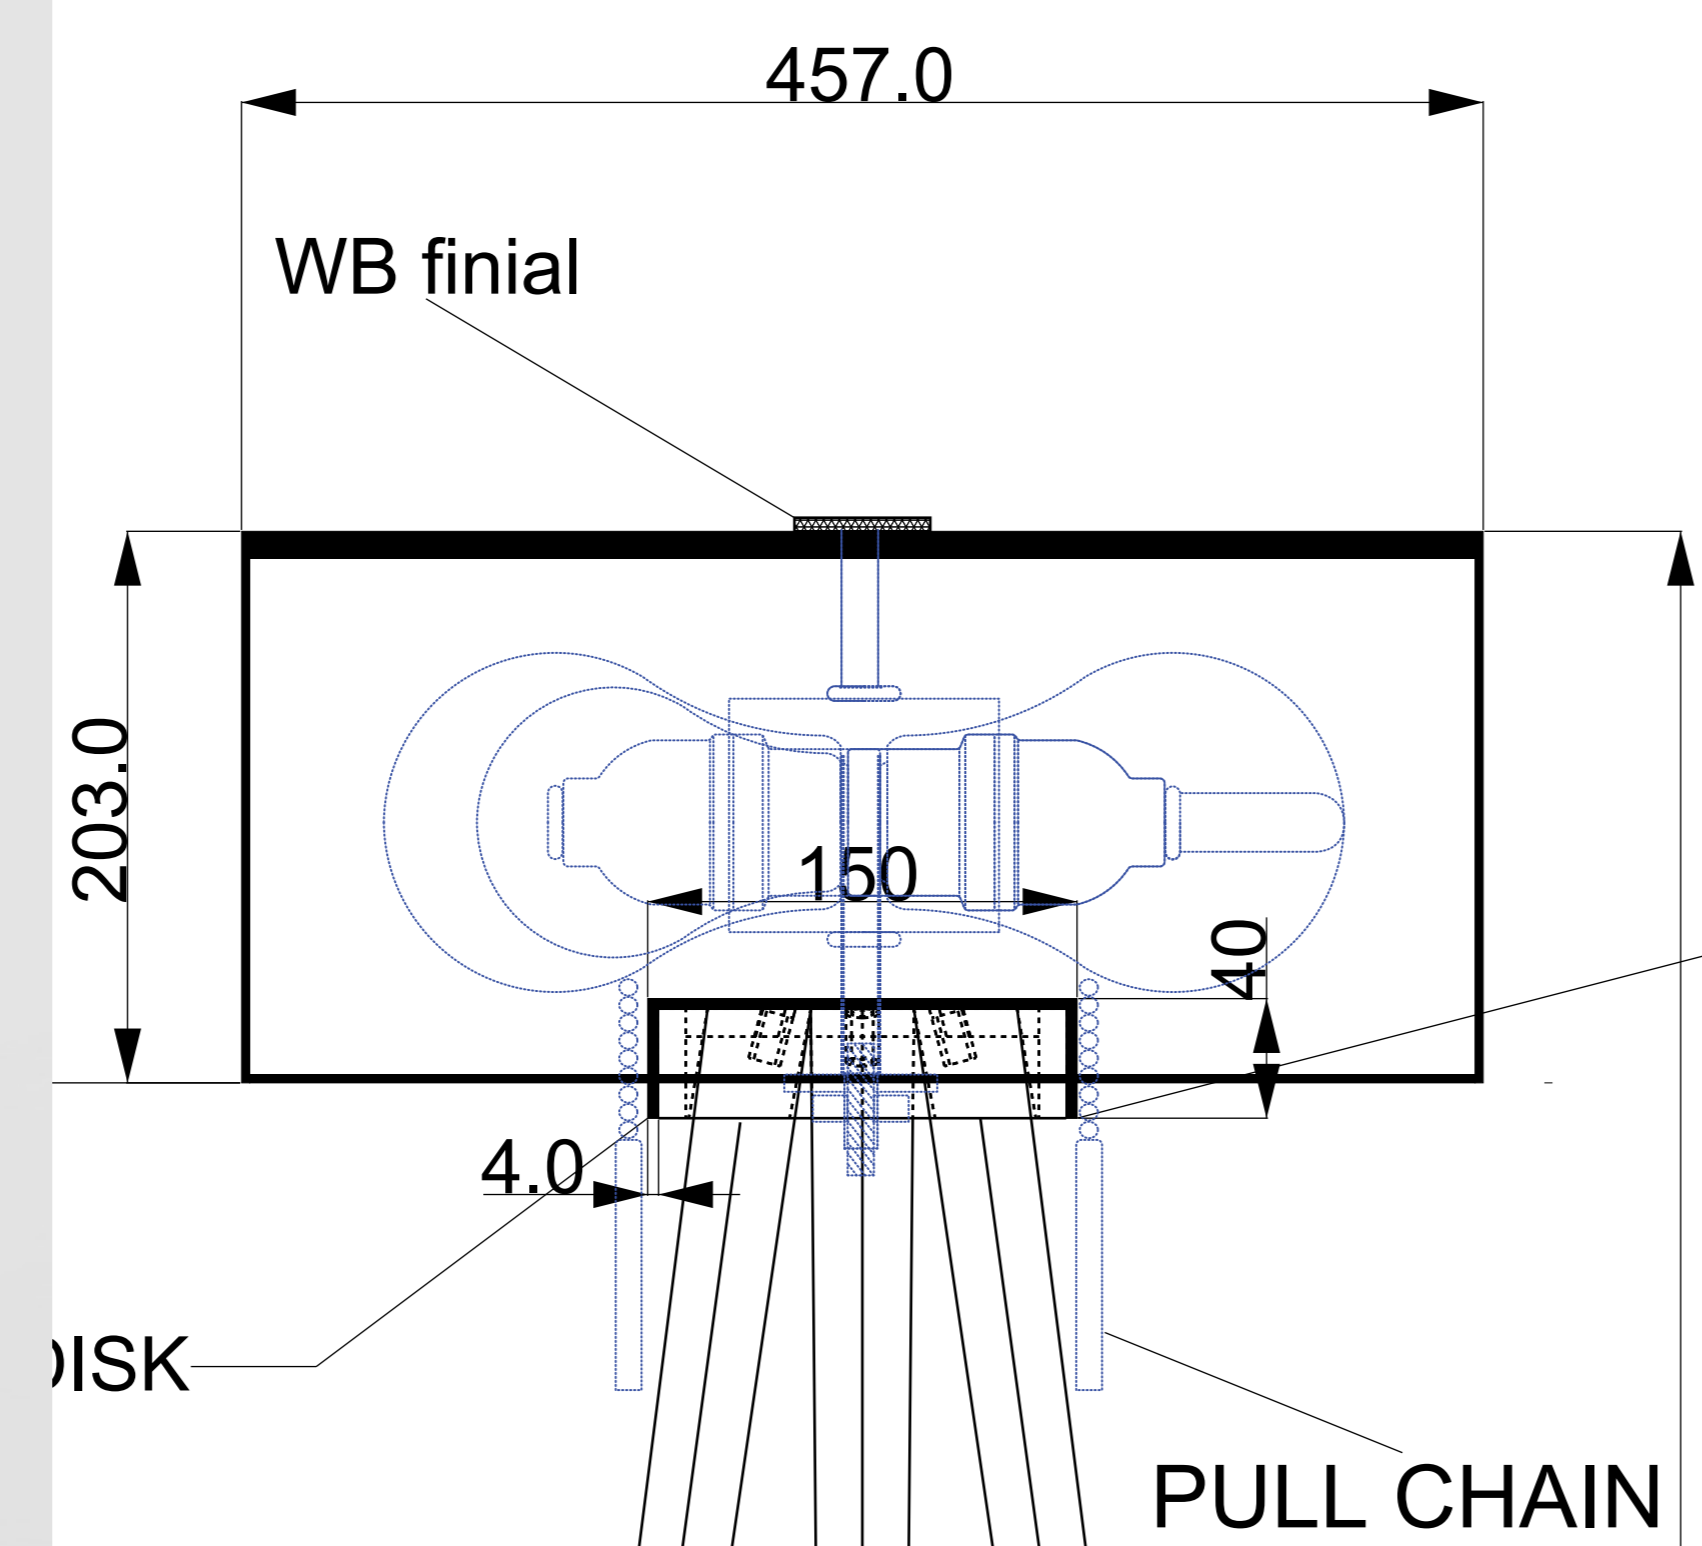

TRIPOD FLOOR LAMP 10192023

- 1. V1 DARK WALNUT FINISH/WEATHERED BRASS
- 2. V2 LIGHT ASH FINISH/WEATHERED BRASS
- 3. WHITE COTTON-LINEN SHADE

"S" CLUSTER SOCKET WITH EDISON BULBS 60 WATT EACH

BRASS FLOOR GLIDE

brass floor guide example

BRASS FLOOR GLIDE