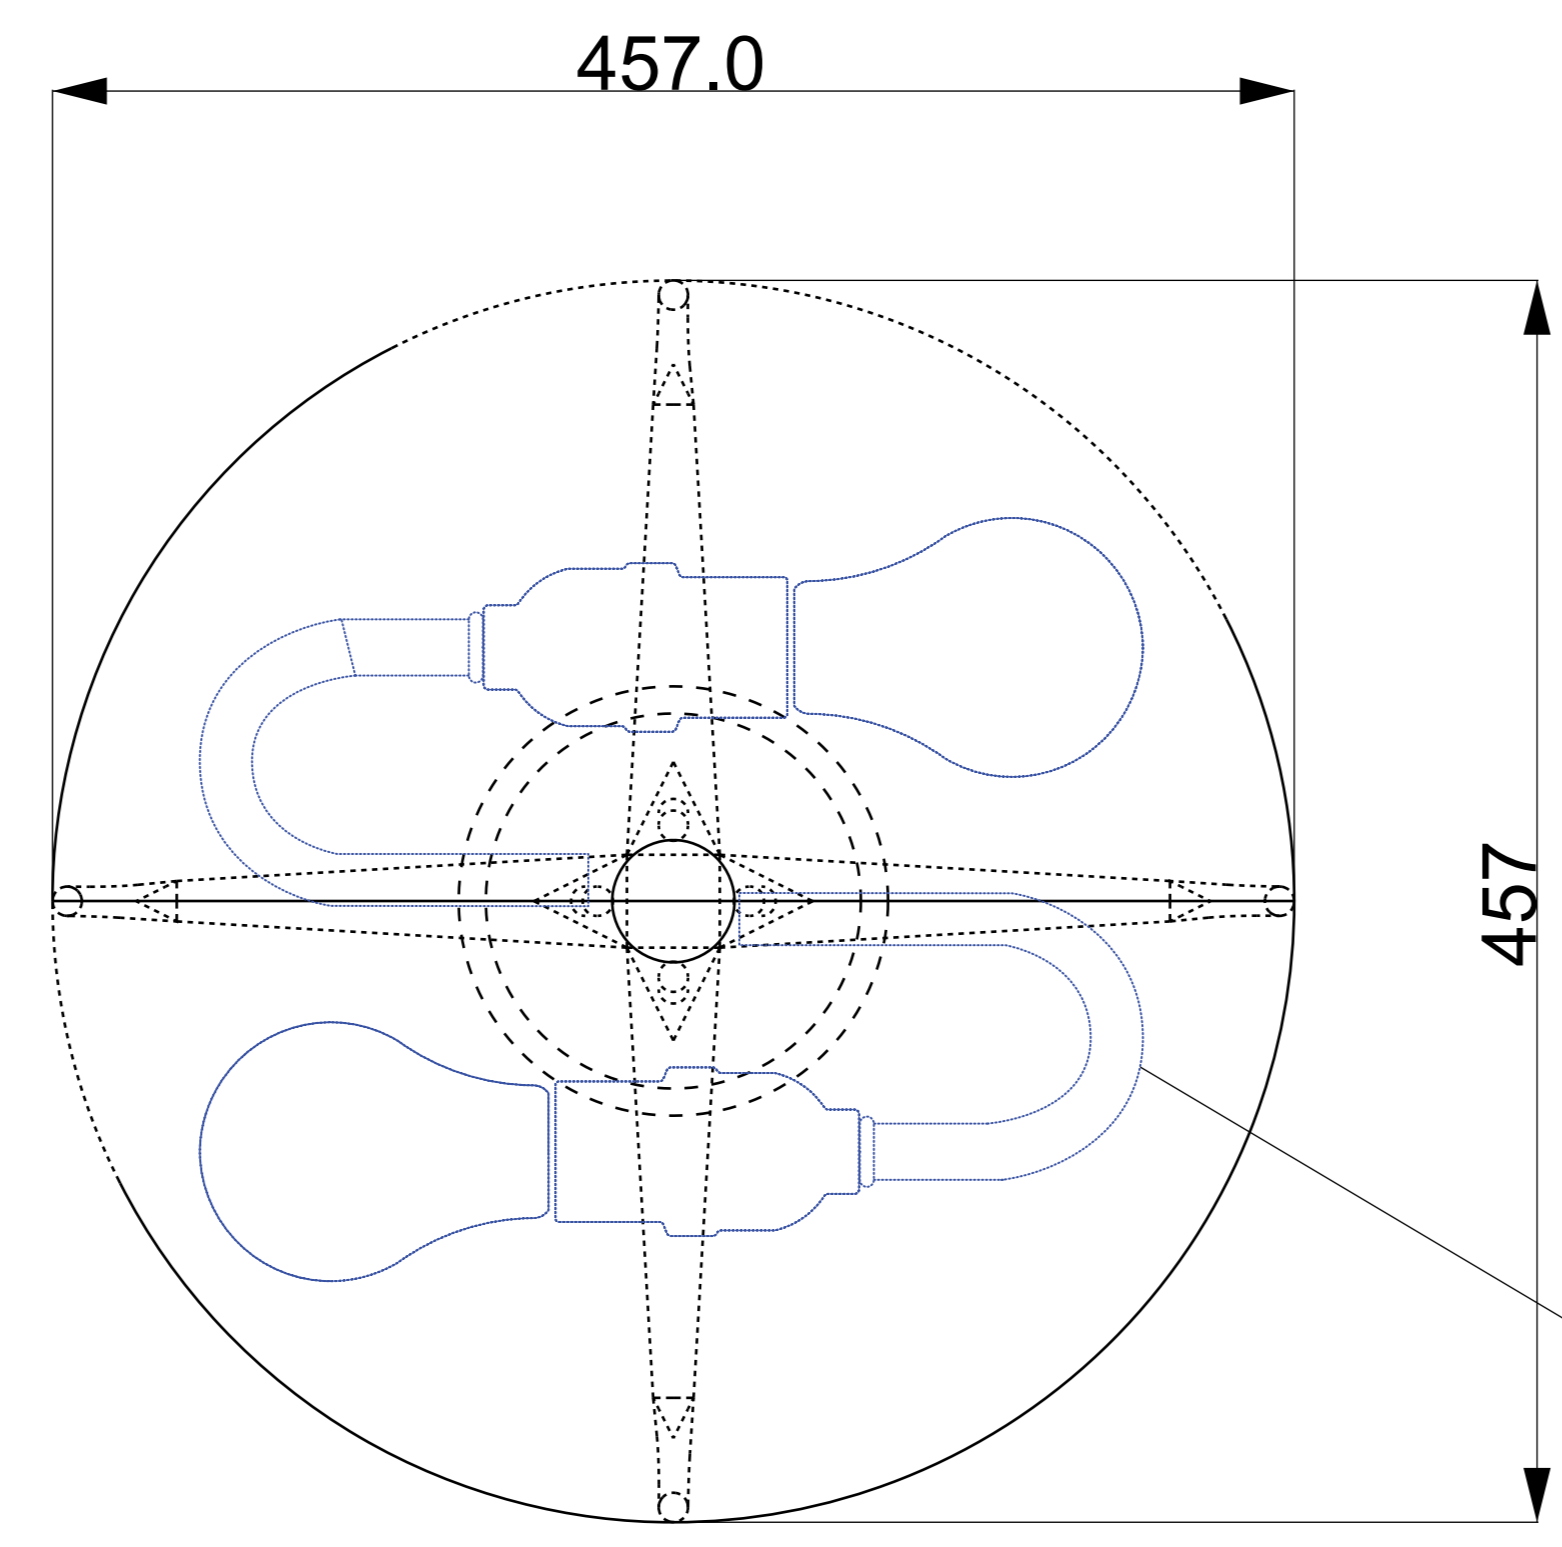

TRIPOD FLOOR LAMP 10192023

- 1. V1 DARK WALNUT FINISH/WEATHERED BRASS
- 2. V2 LIGHT ASH FINISH/WEATHERED BRASS
- 3. WHITE COTTON-LINEN SHADE

"S" CLUSTER SOCKET WITH EDISON BULBS 60 WATT EACH

BRASS FLOOR GLIDE

brass floor guide example

BRASS FLOOR GLIDE