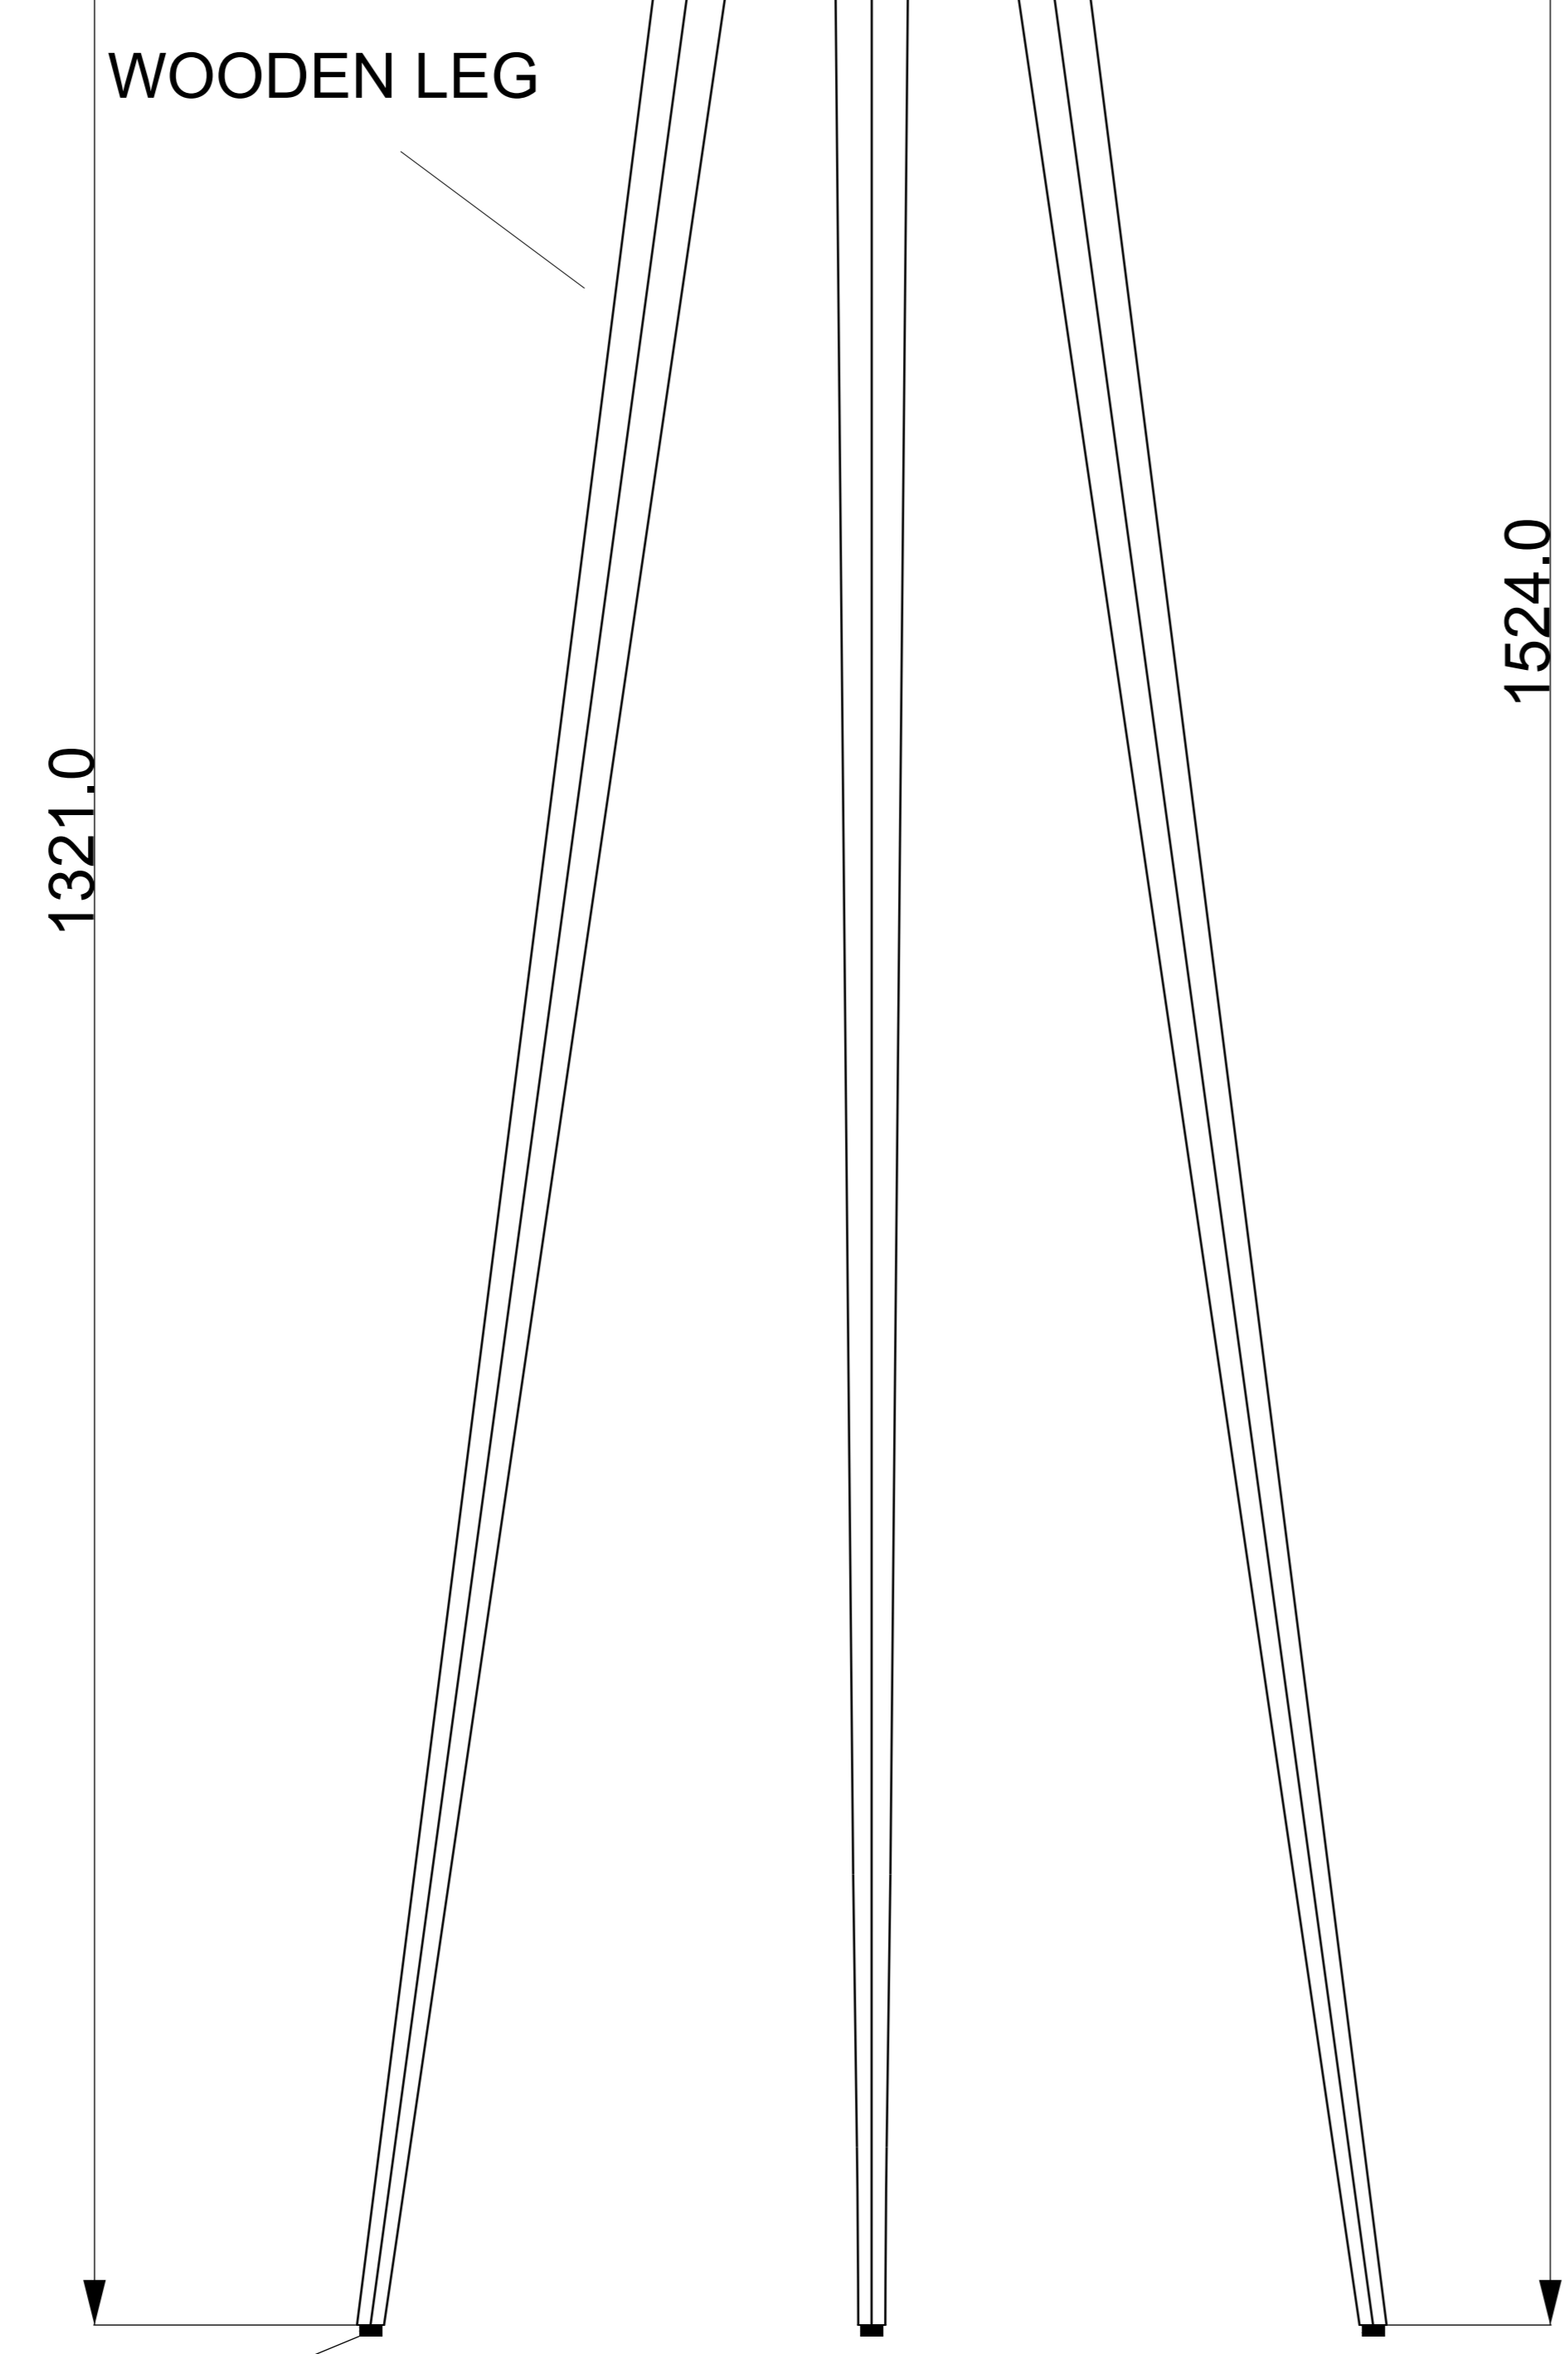

TRIPOD FLOOR LAMP 10192023

- 1. V1 DARK WALNUT FINISH/WEATHERED BRASS
- 2. V2 LIGHT ASH FINISH/WEATHERED BRASS
- 3. WHITE COTTON-LINEN SHADE

"S" CLUSTER SOCKET WITH EDISON BULBS 60 WATT EACH

BRASS FLOOR GLIDE

brass floor guide example

BRASS FLOOR GLIDE