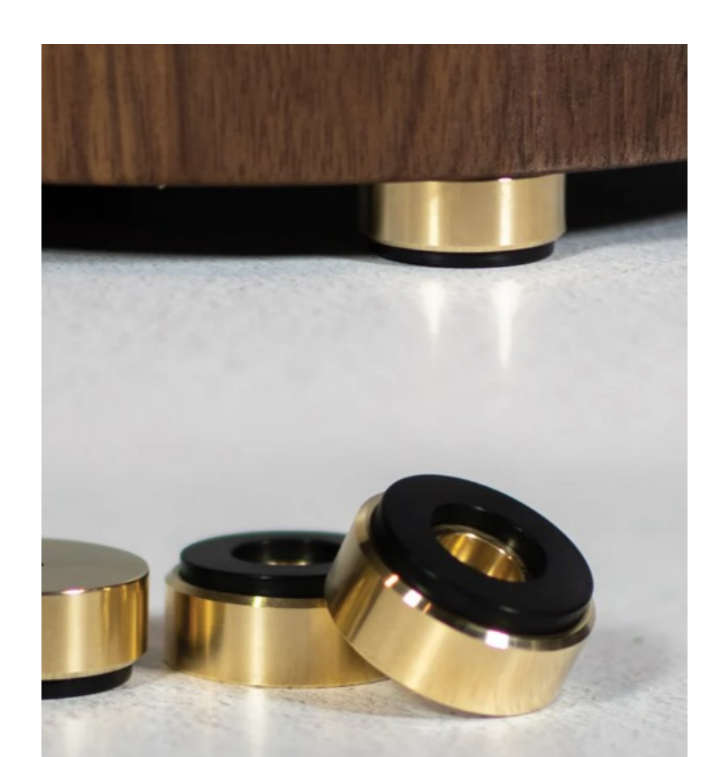

TRIPOD FLOOR LAMP 10192023

- 1. V1 DARK WALNUT FINISH/WEATHERED BRASS
- 2. V2 LIGHT ASH FINISH/WEATHERED BRASS
- 3. WHITE COTTON-LINEN SHADE

"S" CLUSTER SOCKET WITH EDISON BULBS 60 WATT EACH

BRASS FLOOR GLIDE

brass floor guide example

BRASS FLOOR GLIDE