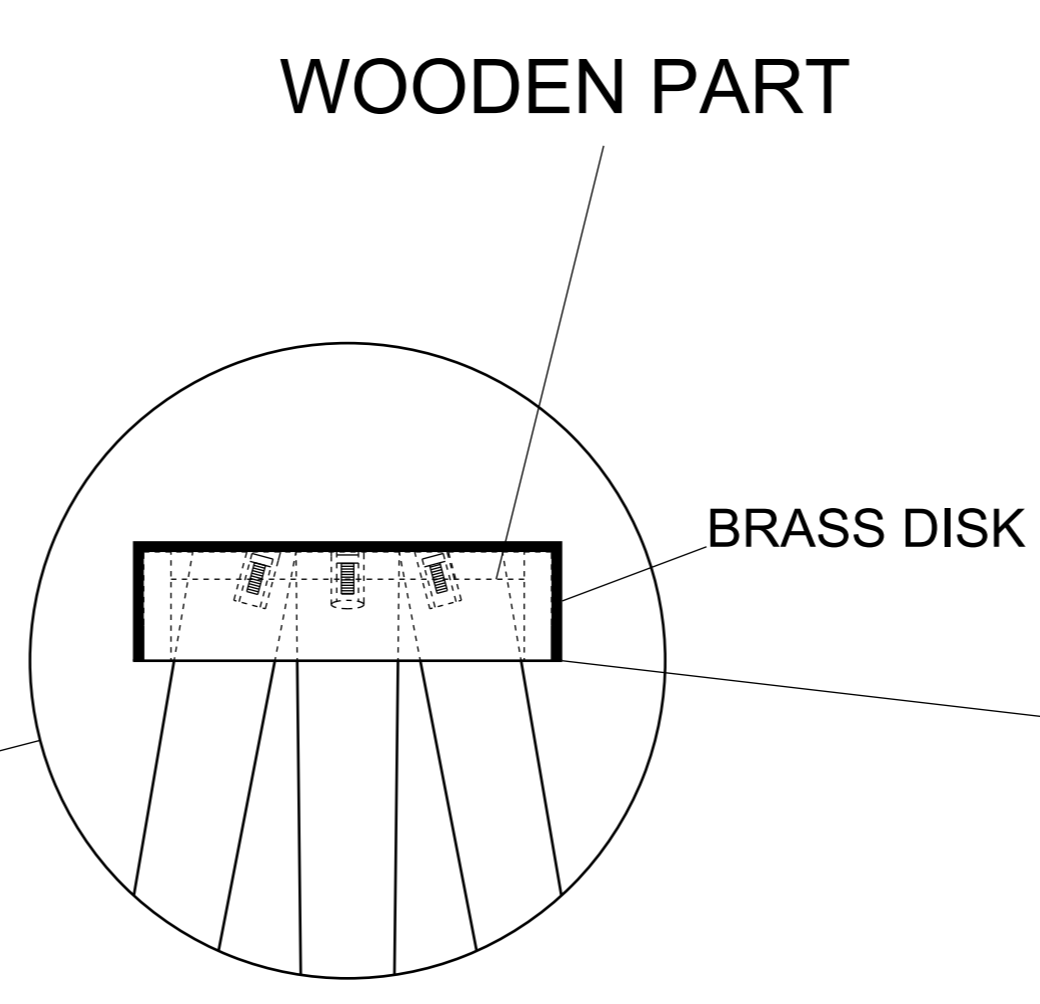

TRIPOD FLOOR LAMP 10192023

- 1. V1 DARK WALNUT FINISH/WEATHERED BRASS
- 2. V2 LIGHT ASH FINISH/WEATHERED BRASS
- 3. WHITE COTTON-LINEN SHADE

"S" CLUSTER SOCKET WITH EDISON BULBS 60 WATT EACH

BRASS FLOOR GLIDE

brass floor guide example

BRASS FLOOR GLIDE