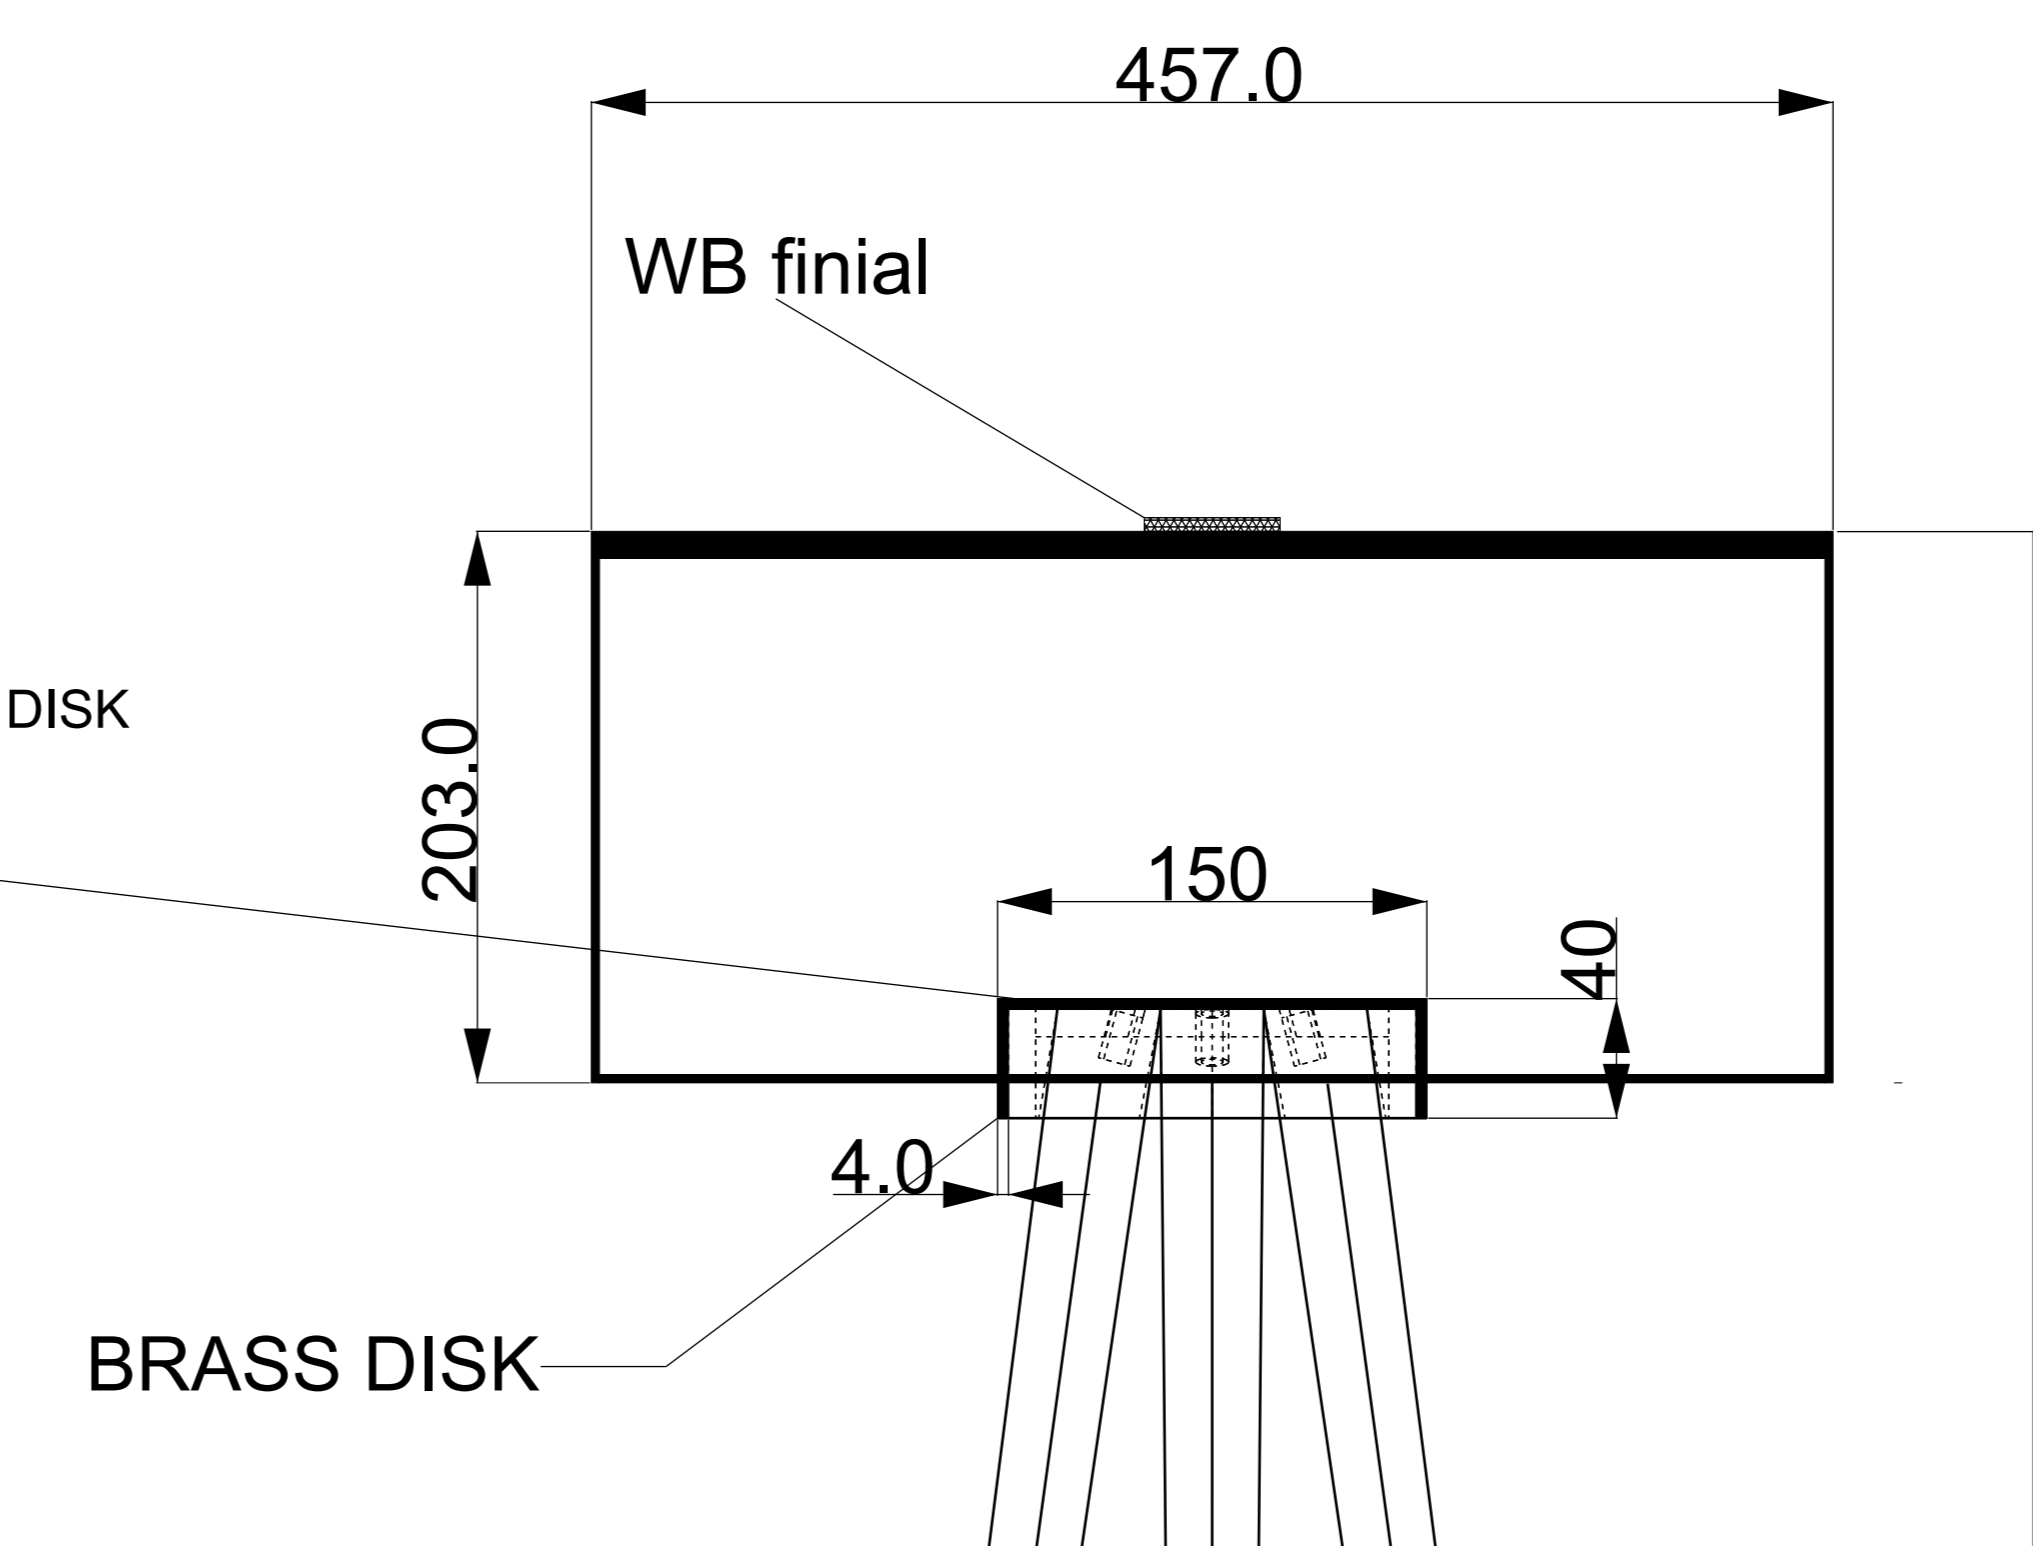

TRIPOD FLOOR LAMP 10192023

- 1. V1 DARK WALNUT FINISH/WEATHERED BRASS
- 2. V2 LIGHT ASH FINISH/WEATHERED BRASS
- 3. WHITE COTTON-LINEN SHADE

"S" CLUSTER SOCKET WITH EDISON BULBS 60 WATT EACH

BRASS FLOOR GLIDE

brass floor guide example

BRASS FLOOR GLIDE