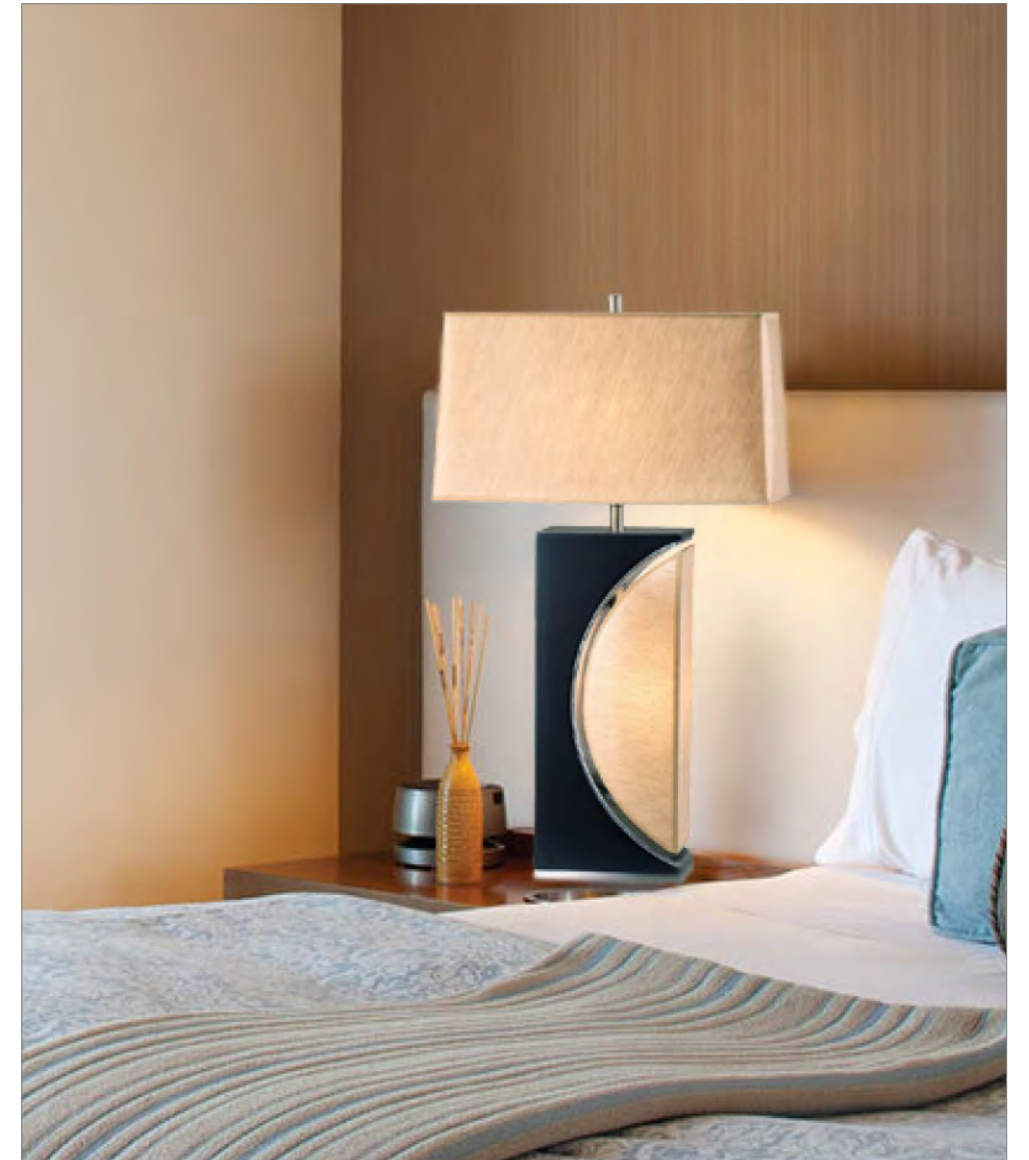

NOVA ASSORTMENT 2025

HALF MOON COLLECTION

ITEM: Half Moon Floor Lamp with Nightlight - Charcoal Gray, Etruscan Light Gold Linen Shade
SKU: 2010942
Wholesale:
MSRP:
Available: Stocked

ITEM: Half Moon Floor Lamp with Nightlight - Dark Brown, Etruscan Dark Gold Linen Shade
SKU: 1736
Wholesale:
MSRP:
Available: Stocked

ITEM: Half Moon Table Lamp with Nightlight feature - 30", Dark Brown and Brushed Nickel, Dark Etruscan Gold Linen Shade
SKU: 0736
Wholesale:
MSRP:
Available: Stocked