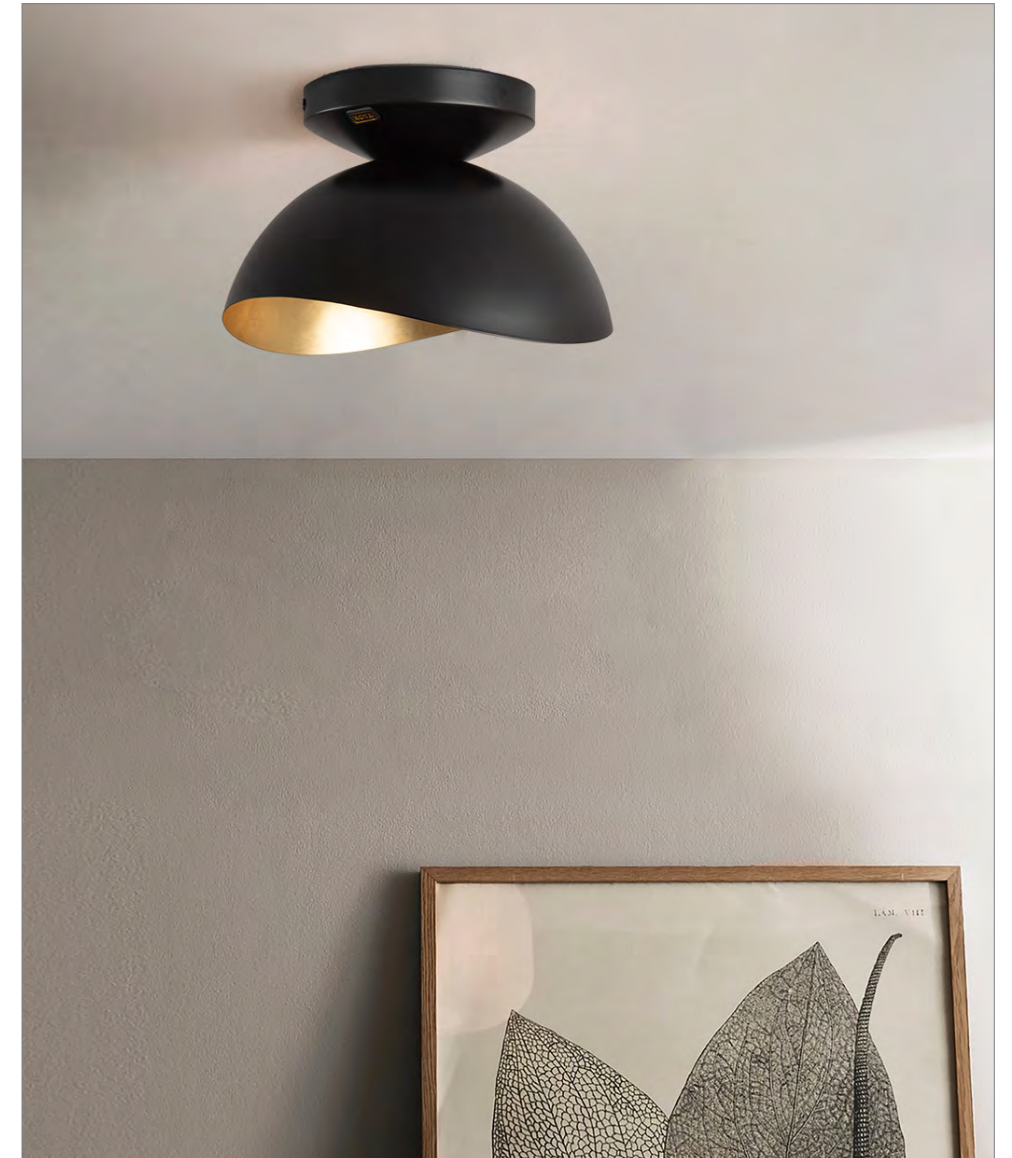

ITEM: Luna Bella Flush Mount Ceiling Light - Matte Black & Gold-Leaf Shade, Weathered Brass, Dimmable

SKU: 3611028MB

Wholesale:

MSRP:

Available: Stocked